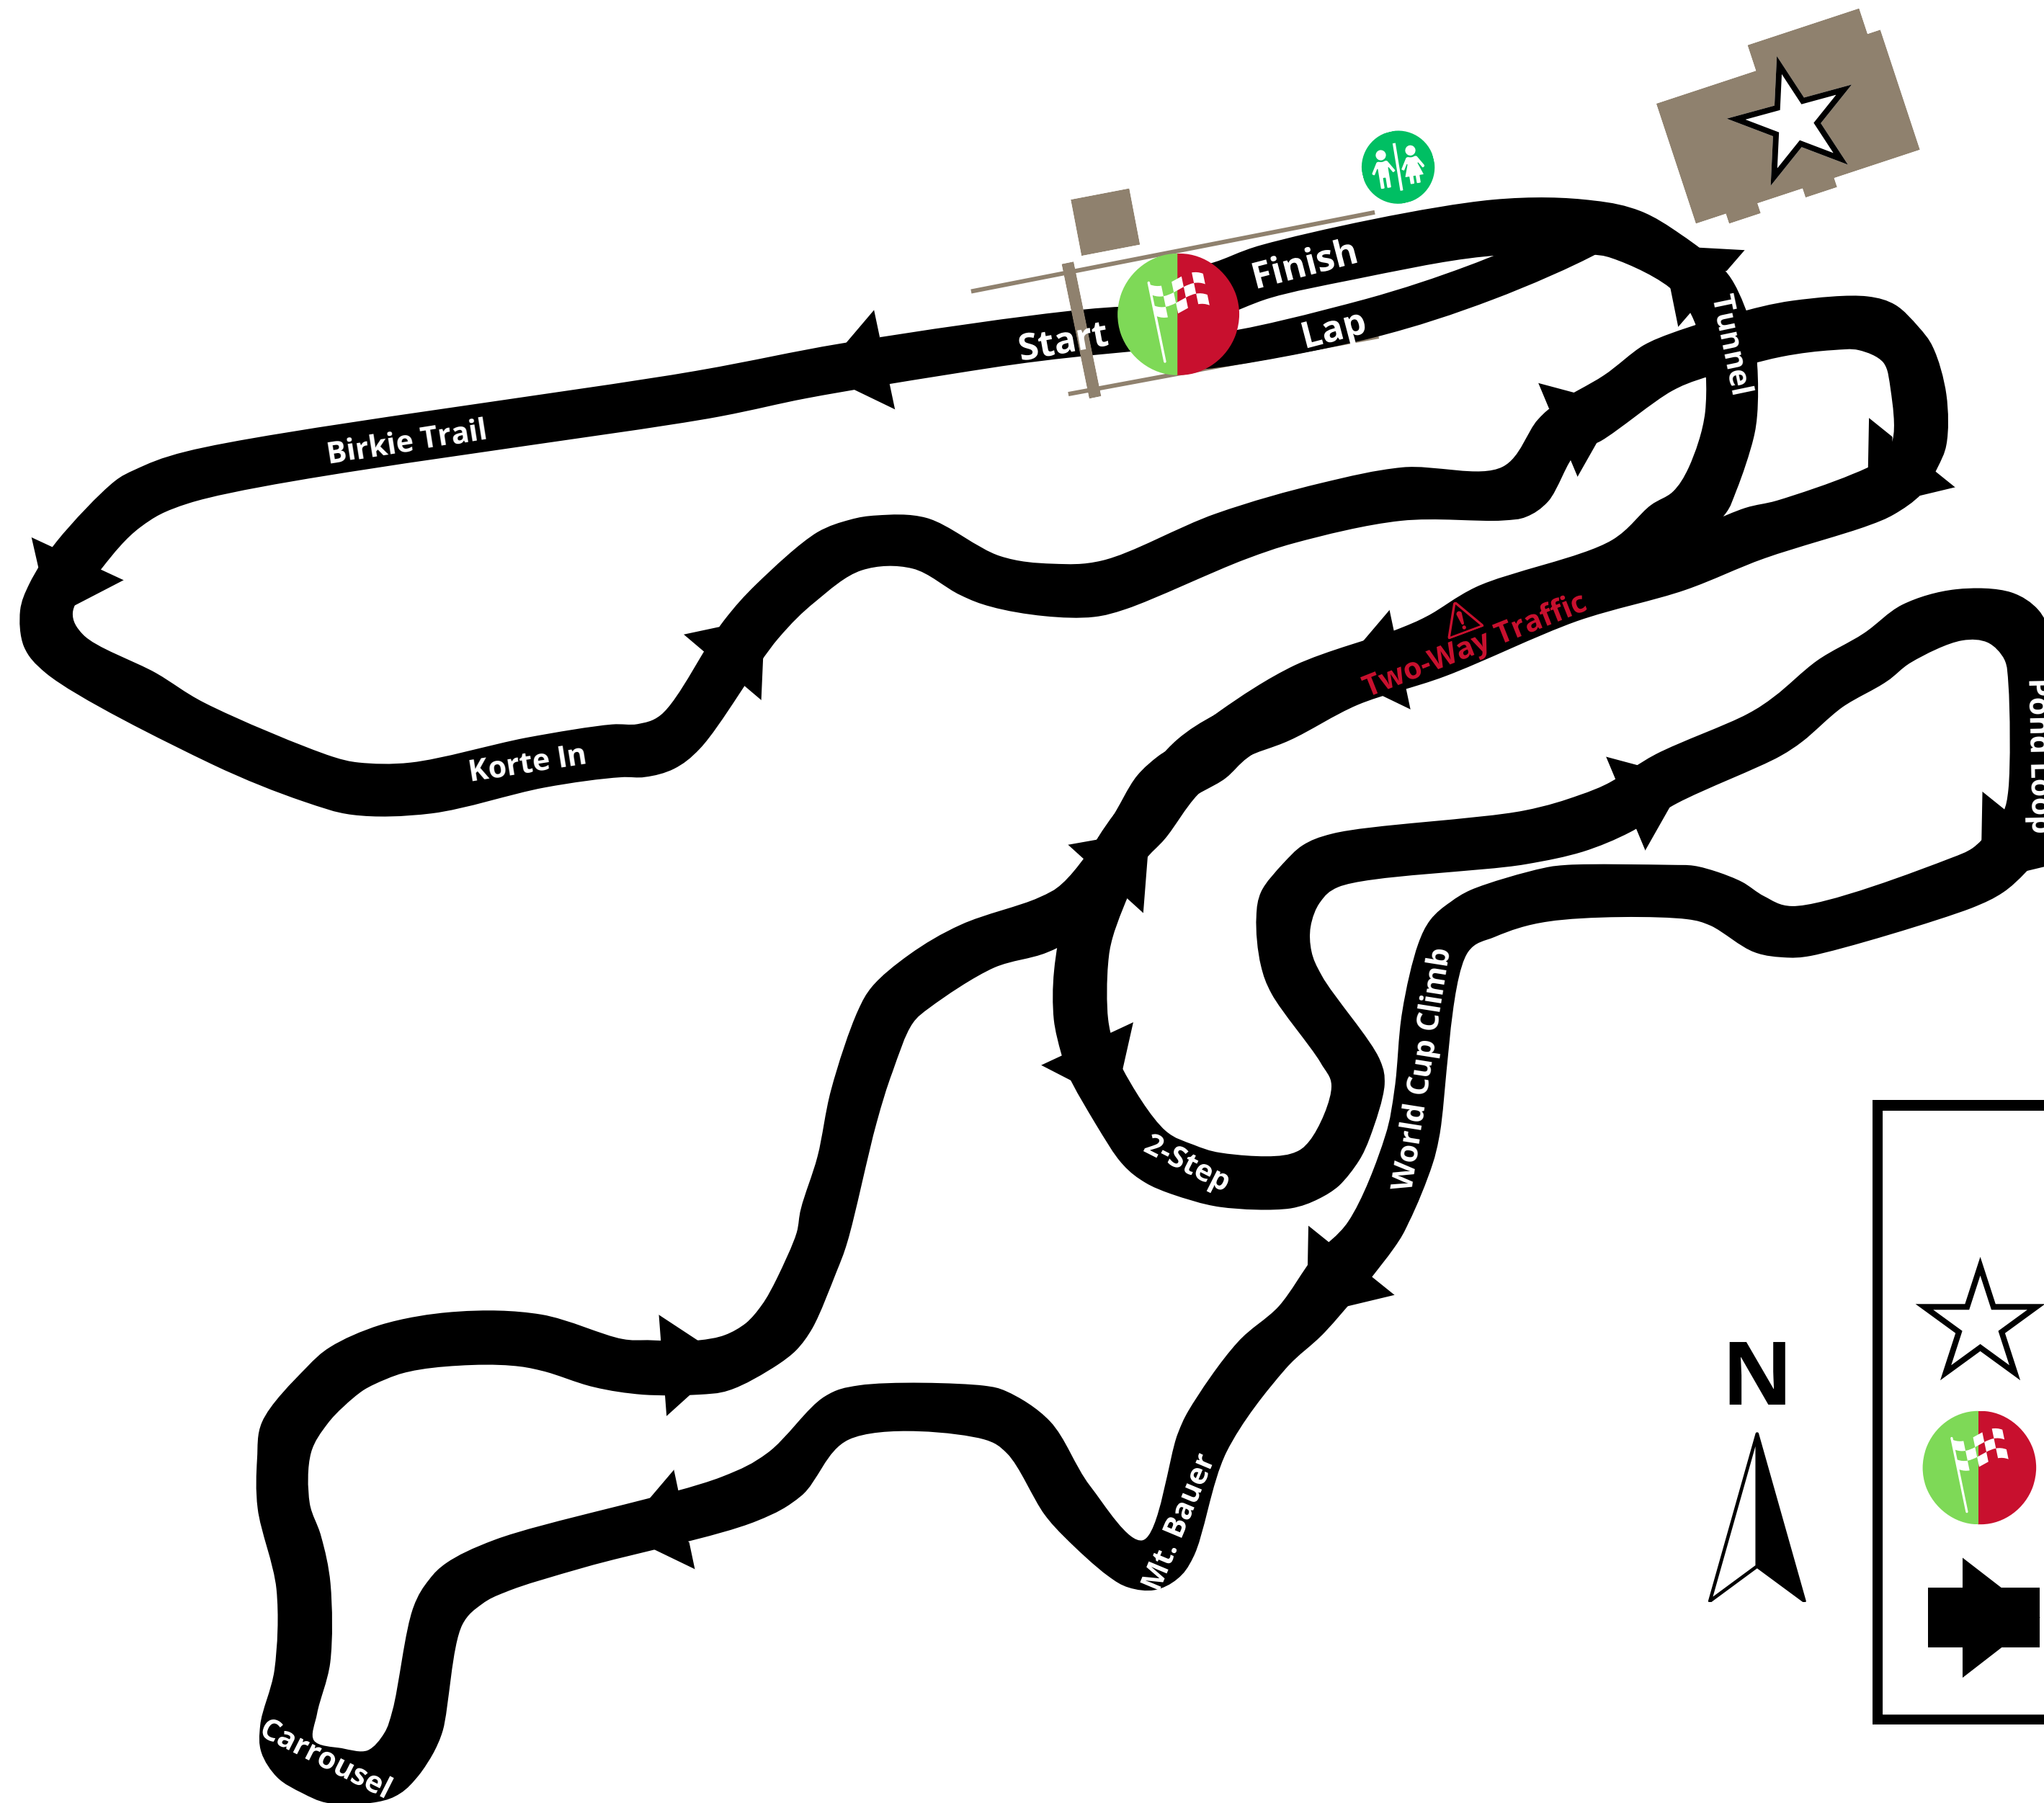

3.1km Race Venue Map

LEGEND

-  Bib Pick-up
-  Start/Finish Line
-  Race Course